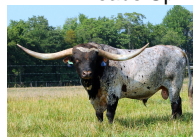

HS Ruby Range

Date of Birth: 09/13/2024
Breeder: Hudson Longhorns
Owner: Hidden Springs Ranch

Courtesy of Hidden Springs Ranch

HS Ruby Range

HL Open Range

HL Rolling Ruby

HL Heads Up

HL Significant

TOUCHDOWN OF RM

Meadowwood's Wichita Ranger

401K

HL Tuff's Stardom

BADGER 90

HORSESHOE J IMPORTANT

SUPER BOWL

UNCURLD