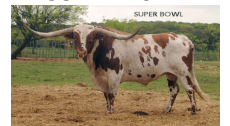

TOUCHDOWN OF RM

Meadowwood's Wichita Ranger

401K

HL Tuff's Stardom

BADGER 90

HORSESHOE J IMPORTANT

SUPER BOWL

UNCURLD