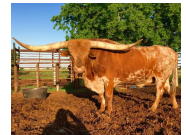

TOUCHDOWN OF RM

Meadowwood's Wichita Ranger

401K

HL Tuff's Stardom

BADGER 90

HORSESHOE J IMPORTANT

SUPER BOWL

UNCURLLED