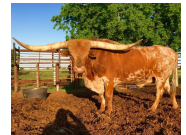

TOUCHDOWN OF RM

Meadowwood's Wichita Ranger

401K

HL Tuff's Stardom

BADGER 90

HORSESHOE J IMPORTANT

SUPER BOWL

UNCURLD