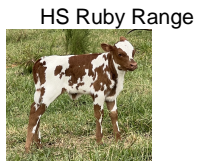

HS Ruby Range

Date of Birth: 09/13/2024
Breeder: Hudson Longhorns
Owner: Hidden Springs Ranch

Courtesy of Hidden Springs Ranch

HS Ruby Range

HL Open Range

HL Rolling Ruby

HL Heads Up

HL Significant

TOUCHDOWN OF RM

Meadowwood's Wichita Ranger

401K

HL Tuff's Stardom

BADGER 90

HORSESHOE J IMPORTANT

SUPER BOWL

UNCURLLED