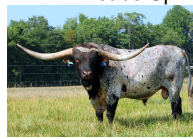

HS Ruby Range

Date of Birth: 09/13/2024
Breeder: Hudson Longhorns
Owner: Hidden Springs Ranch

Courtesy of Hidden Springs Ranch

HS Ruby Range

HL Open Range

HL Rolling Ruby

HL Heads Up

HL Significant

TOUCHDOWN OF RM

Meadowwood's Wichita Ranger

401K

HL Tuff's Stardom

BADGER 90

HORSESHOE J IMPORTANT

SUPER BOWL

UNCURLLED