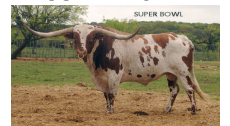

TOUCHDOWN OF RM

Meadowwood's Wichita Ranger

401K

HL Tuff's Stardom

BADGER 90

HORSESHOE J IMPORTANT

SUPER BOWL

UNCURLLED