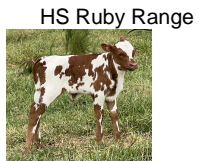

HS Ruby Range

Date of Birth: 09/13/2024
Breeder: Hudson Longhorns
Owner: Hidden Springs Ranch

Courtesy of Hidden Springs Ranch

HS Ruby Range

HL Open Range

HL Rolling Ruby

HL Heads Up

HL Significant

TOUCHDOWN OF RM

Meadowwood's Wichita Ranger

401K

HL Tuff's Stardom

BADGER 90

HORSESHOE J IMPORTANT

SUPER BOWL

UNCURLD