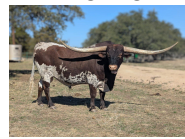

HS 100 MPH

Date of Birth: 05/01/2022
Registration 1: Pending
Sale Price: $
Breeder: LM Longhorns
Owner: Hidden Springs Ranch

Born on the trailer on our way to NC from TX. This little girl is special! Her pedigree is elite! Excited to watch her grow.

HH SAMURAI

<http://www.hiredhandsoftware.com>