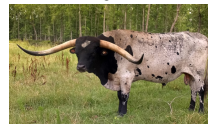

# HS Top Shelf Gin

**Date of Birth:** 11/02/2020  
**Registration 1:** CI328321  
**Breeder:** Richard & Jeanne Filip  
**Owner:** Hidden Springs Ranch

Courtesy of Hidden Springs Ranch

Top Shelf Gin is a combination of industry leading genetics. She has an excellent udder, and is raising incredible daughters. She's a great heifer all around. We're excited to watch her grow and build on her pedigree!

**TTT:** 60.7500 on 10/25/2024

HL Heads Up

RJF SHEZA TOP SHELF

401K

HL Tuff's Stardom

Top Caliber

CC SHEZA WHIP ER WIL

DRAG IRON